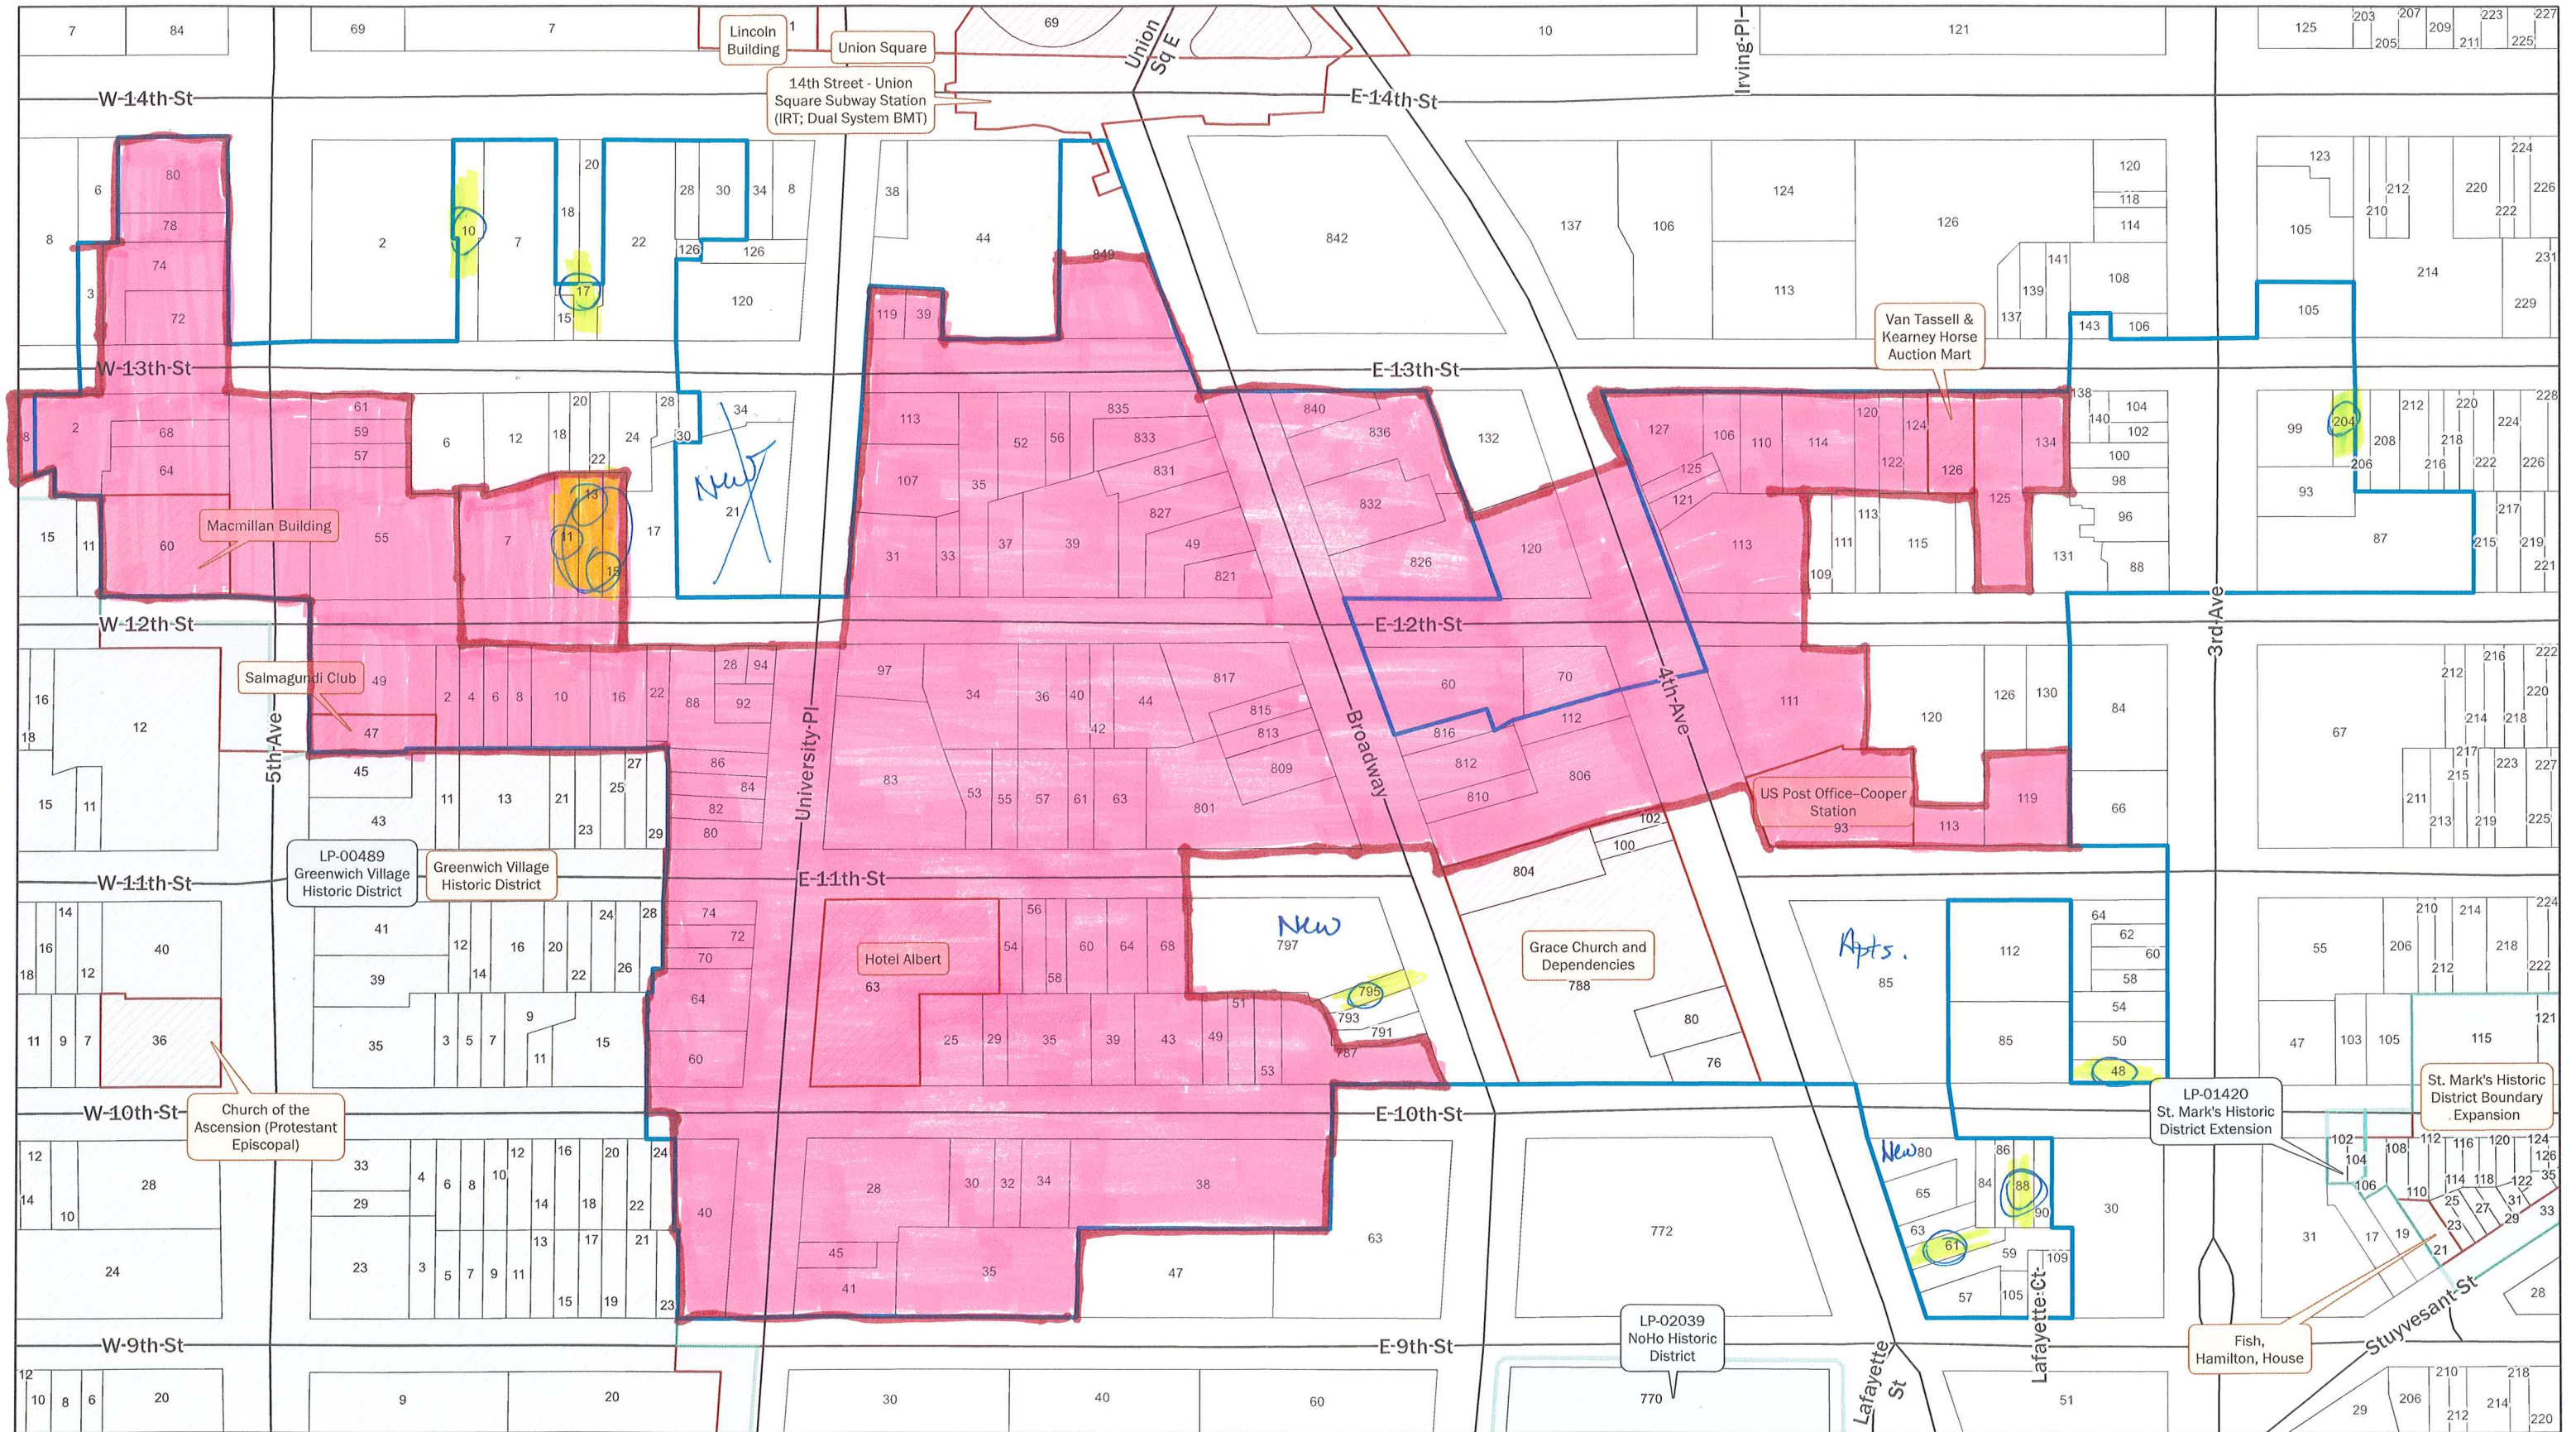

South of Union Square Study Area

 = Recommended NR boundary

September 25, 2020

 Study Area  LPC Historic Districts  National Register Listings