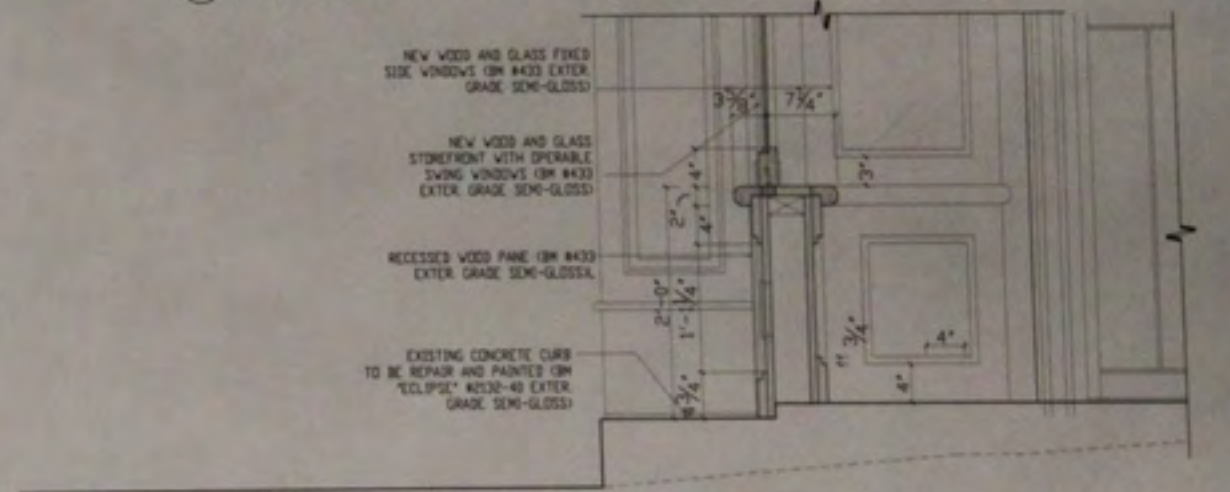

- Fixtures Legend**
- (G) Restoration Hardware Vintage Barn Sconce Slate Gray
 - (H) Troy Lighting C3310 Barbosa Hand Forged Iron Flush Mount Fixture
 - (I) Rocky Mountain Hardware Silicon Bronze Dark Rectangular Entry Set
 - (J) Antique Bronze Kickplate
 - (K) Antique Bronze Window Hinge

02 SECTION DETAIL AT DOOR ALCOVE
SCALE 1/2" = 1'-0"

01 SECTION DETAIL AT DOOR ALCOVE
SCALE 1/2" = 1'-0"

04 SECTION DETAIL AT STOREFRONT
SCALE 1/2" = 1'-0"

03 SECTION DETAIL AT STOREFRONT
SCALE 1/2" = 1'-0"