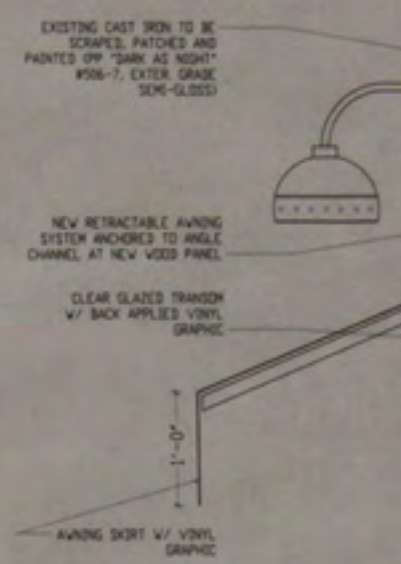

02 SECTION DETAIL AT DOOR ALCOVE
SCALE 1/2" = 1'-0"

01 SECTION DETAIL AT DOOR ALCOVE
SCALE 1/2" = 1'-0"

04 SECTION DETAIL AT STOREFRONT
SCALE 1/2" = 1'-0"

03 SECTION DETAIL AT STOREFRONT
SCALE 1/2" = 1'-0"