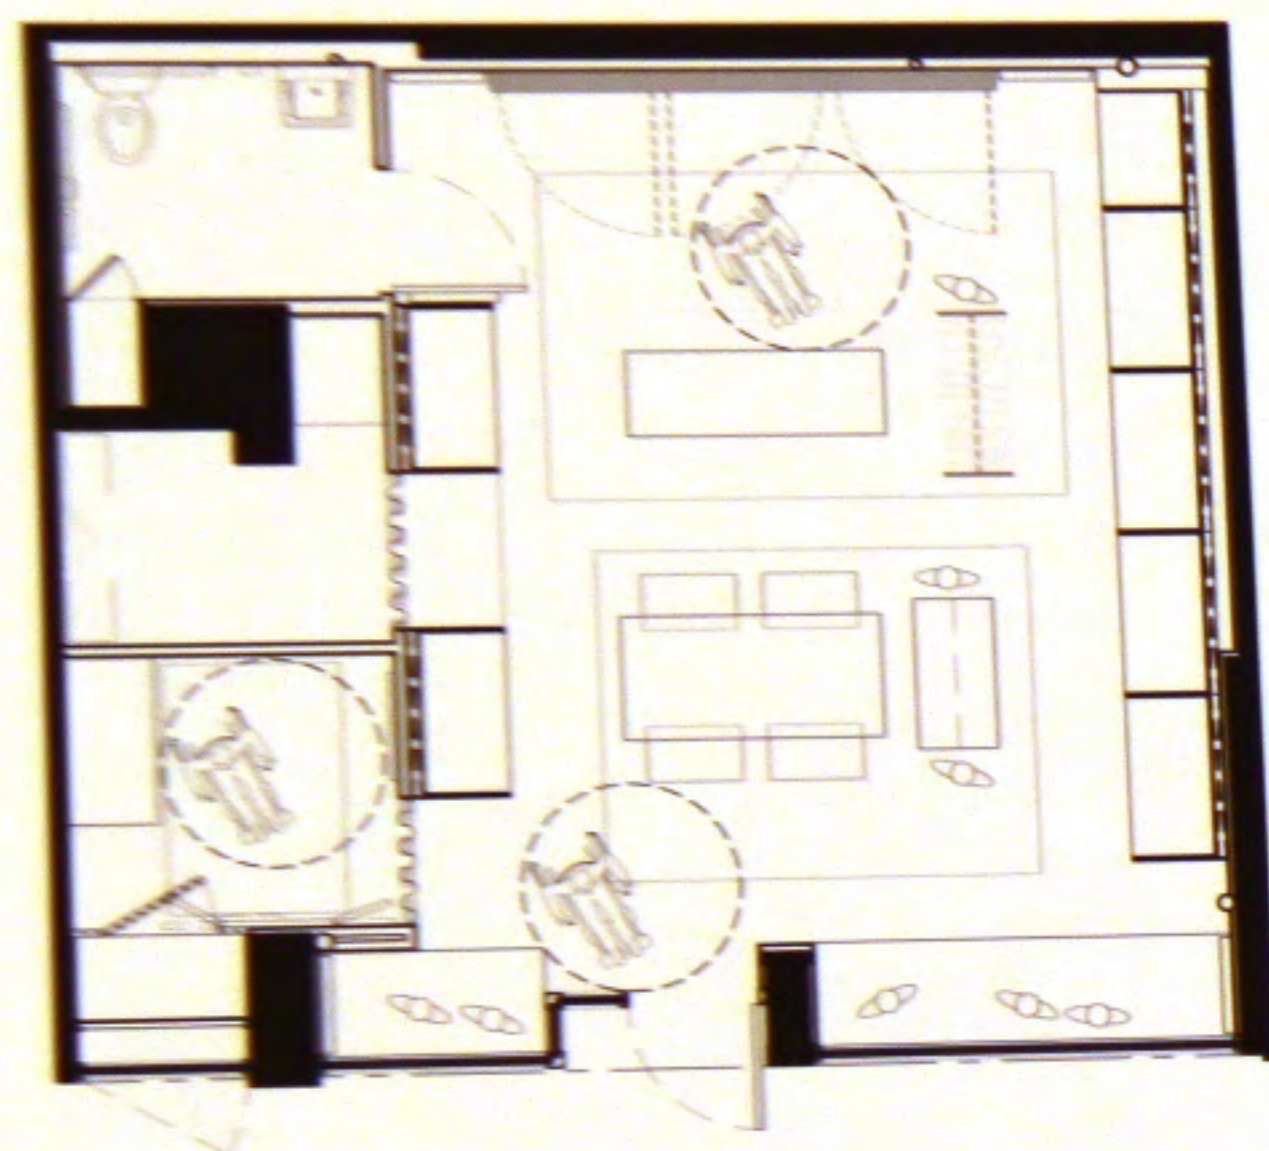

PROBES OF EXISTING FACADE

PROBE AT BULKHEAD IN SECOND BAY

PROBE AT SECOND PIER

MATERIALS

- 1. METAL CLADDING
- 2. CONCRETE
- 3. WOOD PLANKS
- 4. VERTICAL WOOD STRUCTURE LAMINATED OVER CONCRETE COLUMN

PROBES OF EXISTING FACADE

PROBE AT BULKHEAD IN FIRST BAY

PROBE AT SIGNBAND

AREA BEHIND METAL CLADDING IS HOLLOW
WIRE LATH IS VISIBLE
BEHIND THE CAVITY AT
INTERIOR WALLS

PROBE AT FIRST PIER

MATERIALS

1. SECONDARY METAL ENCLOSURE WRAPPED OVER CONCRETE COLUMNS
2. 1/2" WOOD PANELS
3. METAL CLADDING
4. 1" WOOD PANEL

400 BLEECKER STREET

JACK SPADE

STOREFRONT PACKAGE

JACK SPADE

PROPOSED STOREFRONT DRAWINGS

PROPOSED FLOOR PLAN

PROPOSED STOREFRONT ELEVATION

PROPOSED STOREFRONT PLAN