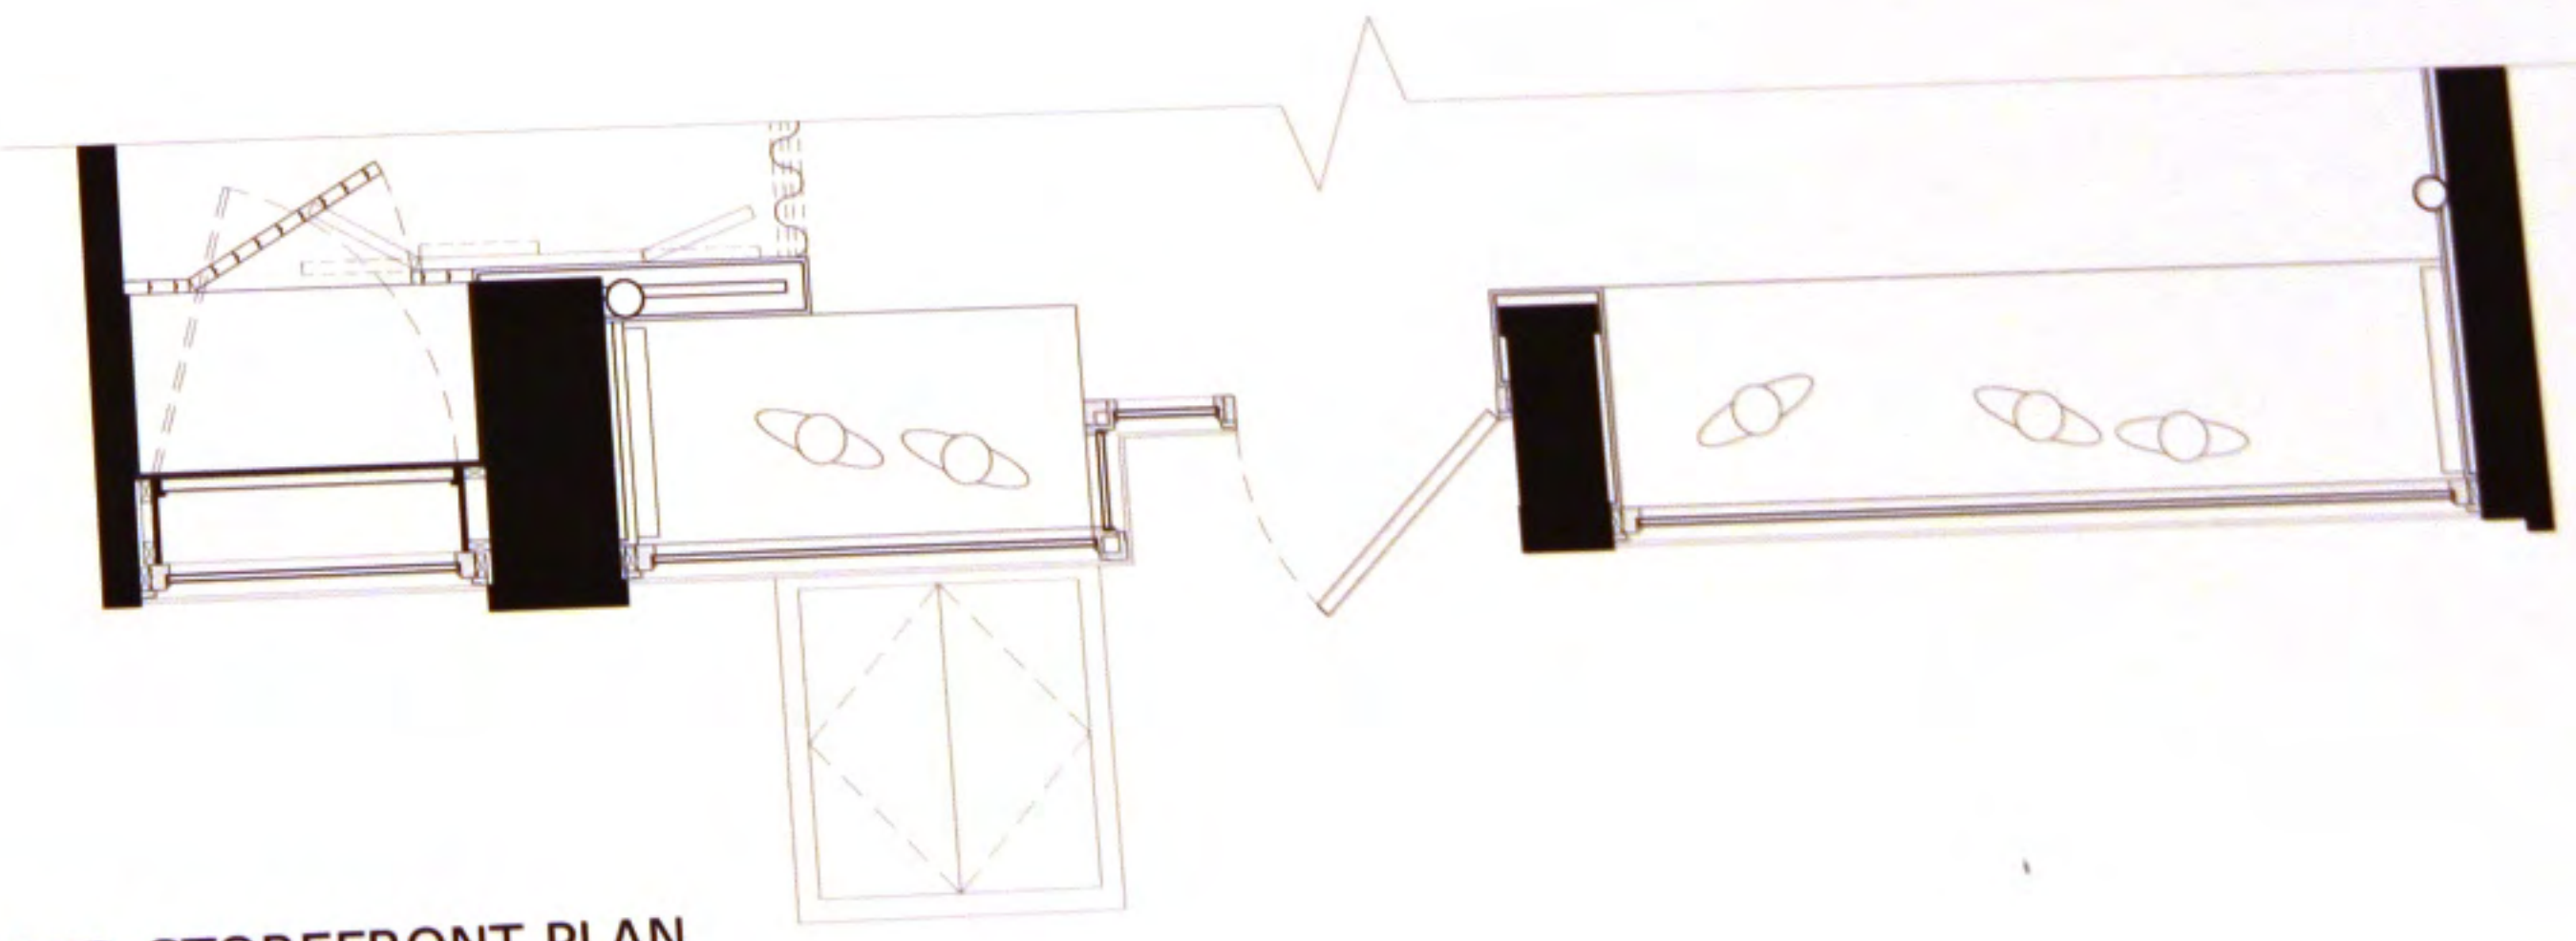

400 BLEECKER STREET

JACK SPADE

STOREFRONT PACKAGE

JACK SPADE

PROPOSED STOREFRONT DRAWINGS

PROPOSED FLOOR PLAN

PROPOSED STOREFRONT ELEVATION

PROPOSED STOREFRONT PLAN

400 BLEECKER STREET

STOREFRONT PACKAGE

JACK SPADE

POSED STOREFRONT DRAWINGS

- NEW BLACK FABRIC AWNING W/JACK SPADE LOGO, MATCH VERTICAL DIMENSIONS TO EXISTING AWNING @ BOOKMARC, 400 BLEECKER
- NEW SPRING-LOADED TONTINE ROLL-DOWN SHADES W/ RING PULL @ NEW STOREFRONT WINDOWS & DOOR
- NEW AIRFLO WINDOWS STOREFRONT SYSTEM W/ BLACK FINISH WOOD FRAMES & CLEAR 1" INSULATED GLAZING
- NEW HAND GILT GOLD LOGO & STREET NUMBER ON GLAZING, TYP.
- EXISTING STRUCTURAL COLUMNS W/ WOOD PANELING APPLIED
- NEW WOOD PANELED FACADE BY GC, PAINTED BM "GRAY" 2121-10