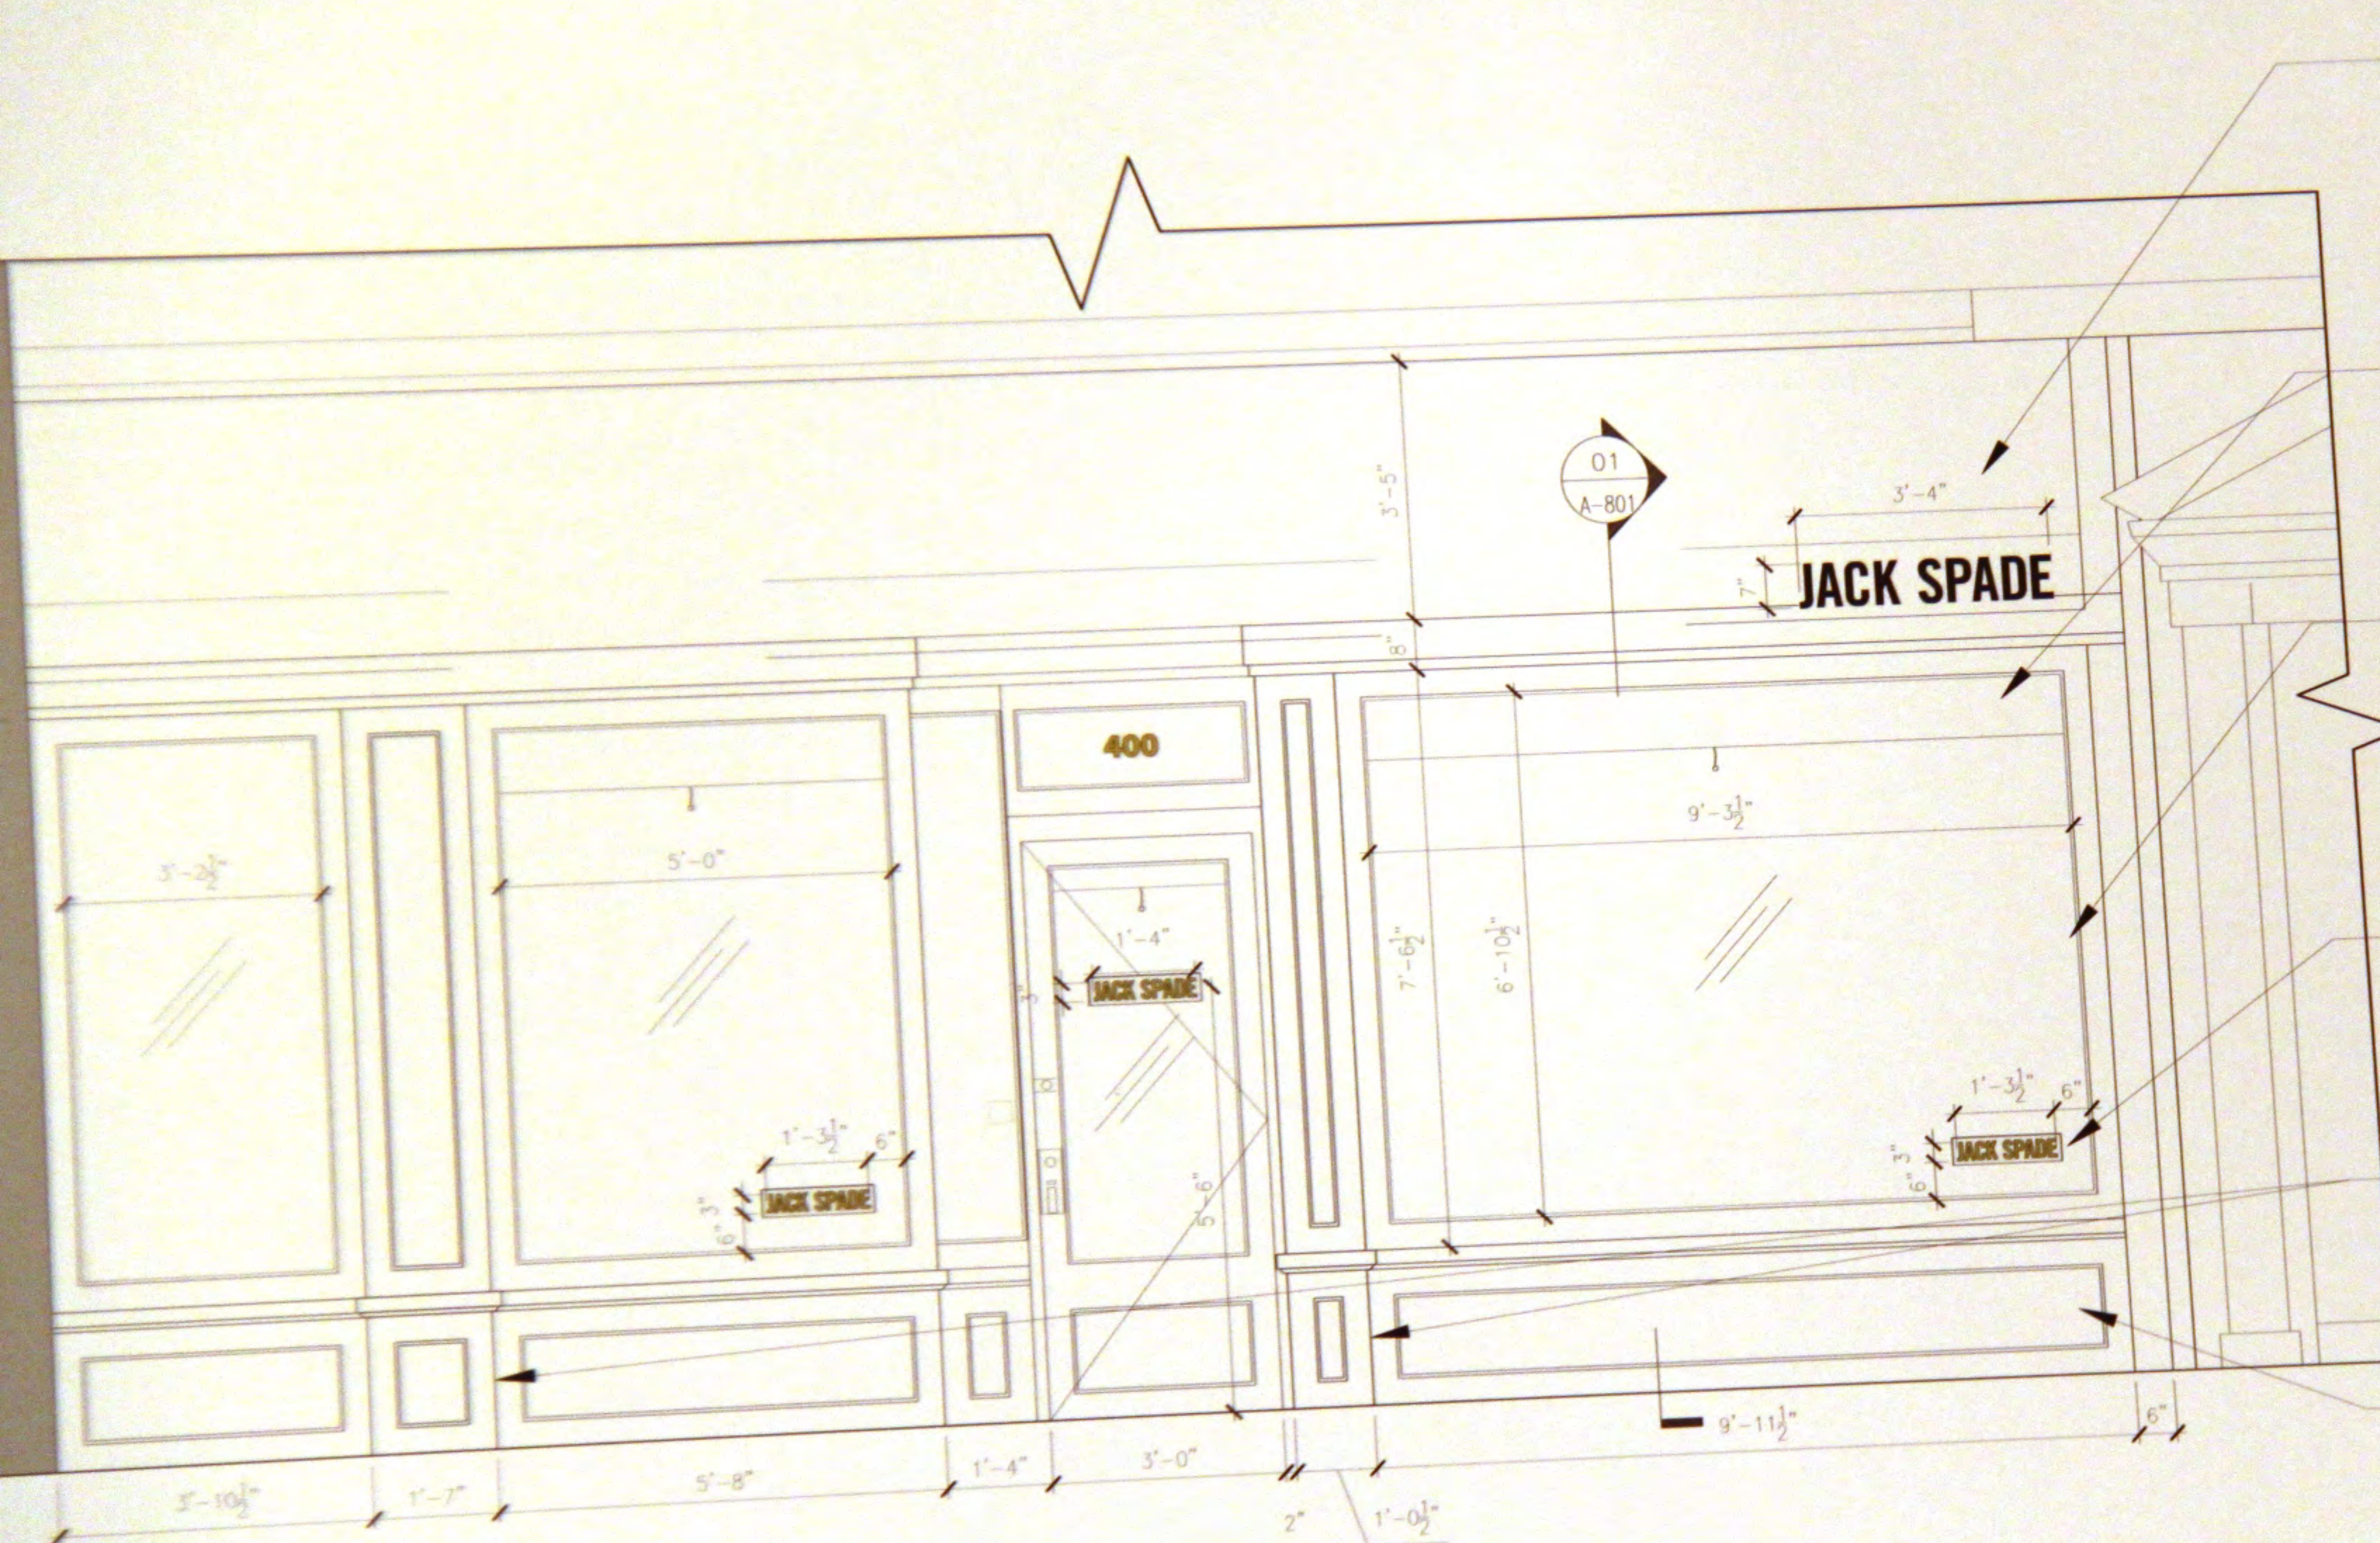

EXISTING PHOTOS & SITE LOCATION

SANBORN MAPS OF SITE LOCATION

TAX PHOTO

SITE LOCATION

STOREFRONT PACKAGE

400 BLEECKER STREET

EXISTING CORNER PHOTO

JACK SPADE

400 BLEECKER STREET

JACK SPADE

STOREFRONT PACKAGE

JACK SPADE

PROPOSED STOREFRONT DRAWINGS

PROPOSED FLOOR PLAN

PROPOSED STOREFRONT ELEVATION

PROPOSED STOREFRONT PLAN

400 BLEECKER STREET

STOREFRONT PACKAGE

JACK SPADE

POSED STOREFRONT DRAWINGS

- NEW BLACK FABRIC AWNING W/JACK SPADE LOGO, MATCH VERTICAL DIMENSIONS TO EXISTING AWNING @ BOOKMARC, 400 BLEECKER
- NEW SPRING-LOADED TONTINE ROLL-DOWN SHADES W/ RING PULL @ NEW STOREFRONT WINDOWS & DOOR
- NEW AIRFLO WINDOWS STOREFRONT SYSTEM W/ BLACK FINISH WOOD FRAMES & CLEAR 1" INSULATED GLAZING
- NEW HAND GILT GOLD LOGO & STREET NUMBER ON GLAZING, TYP.
- EXISTING STRUCTURAL COLUMNS W/ WOOD PANELING APPLIED
- NEW WOOD PANELED FACADE BY GC, PAINTED BM "GRAY" 2121-10

D STOREFRONT ELEVATION

RENDERED ELEVATION:
PROPOSED STOREFRONT

EXISTING ELEVATION

PROPOSED STOREFRONT ELEVATION

EXISTING PRECEDENT

STOREFRONT PACKAGE

400 BLEEKER STREET

JACK SPADE