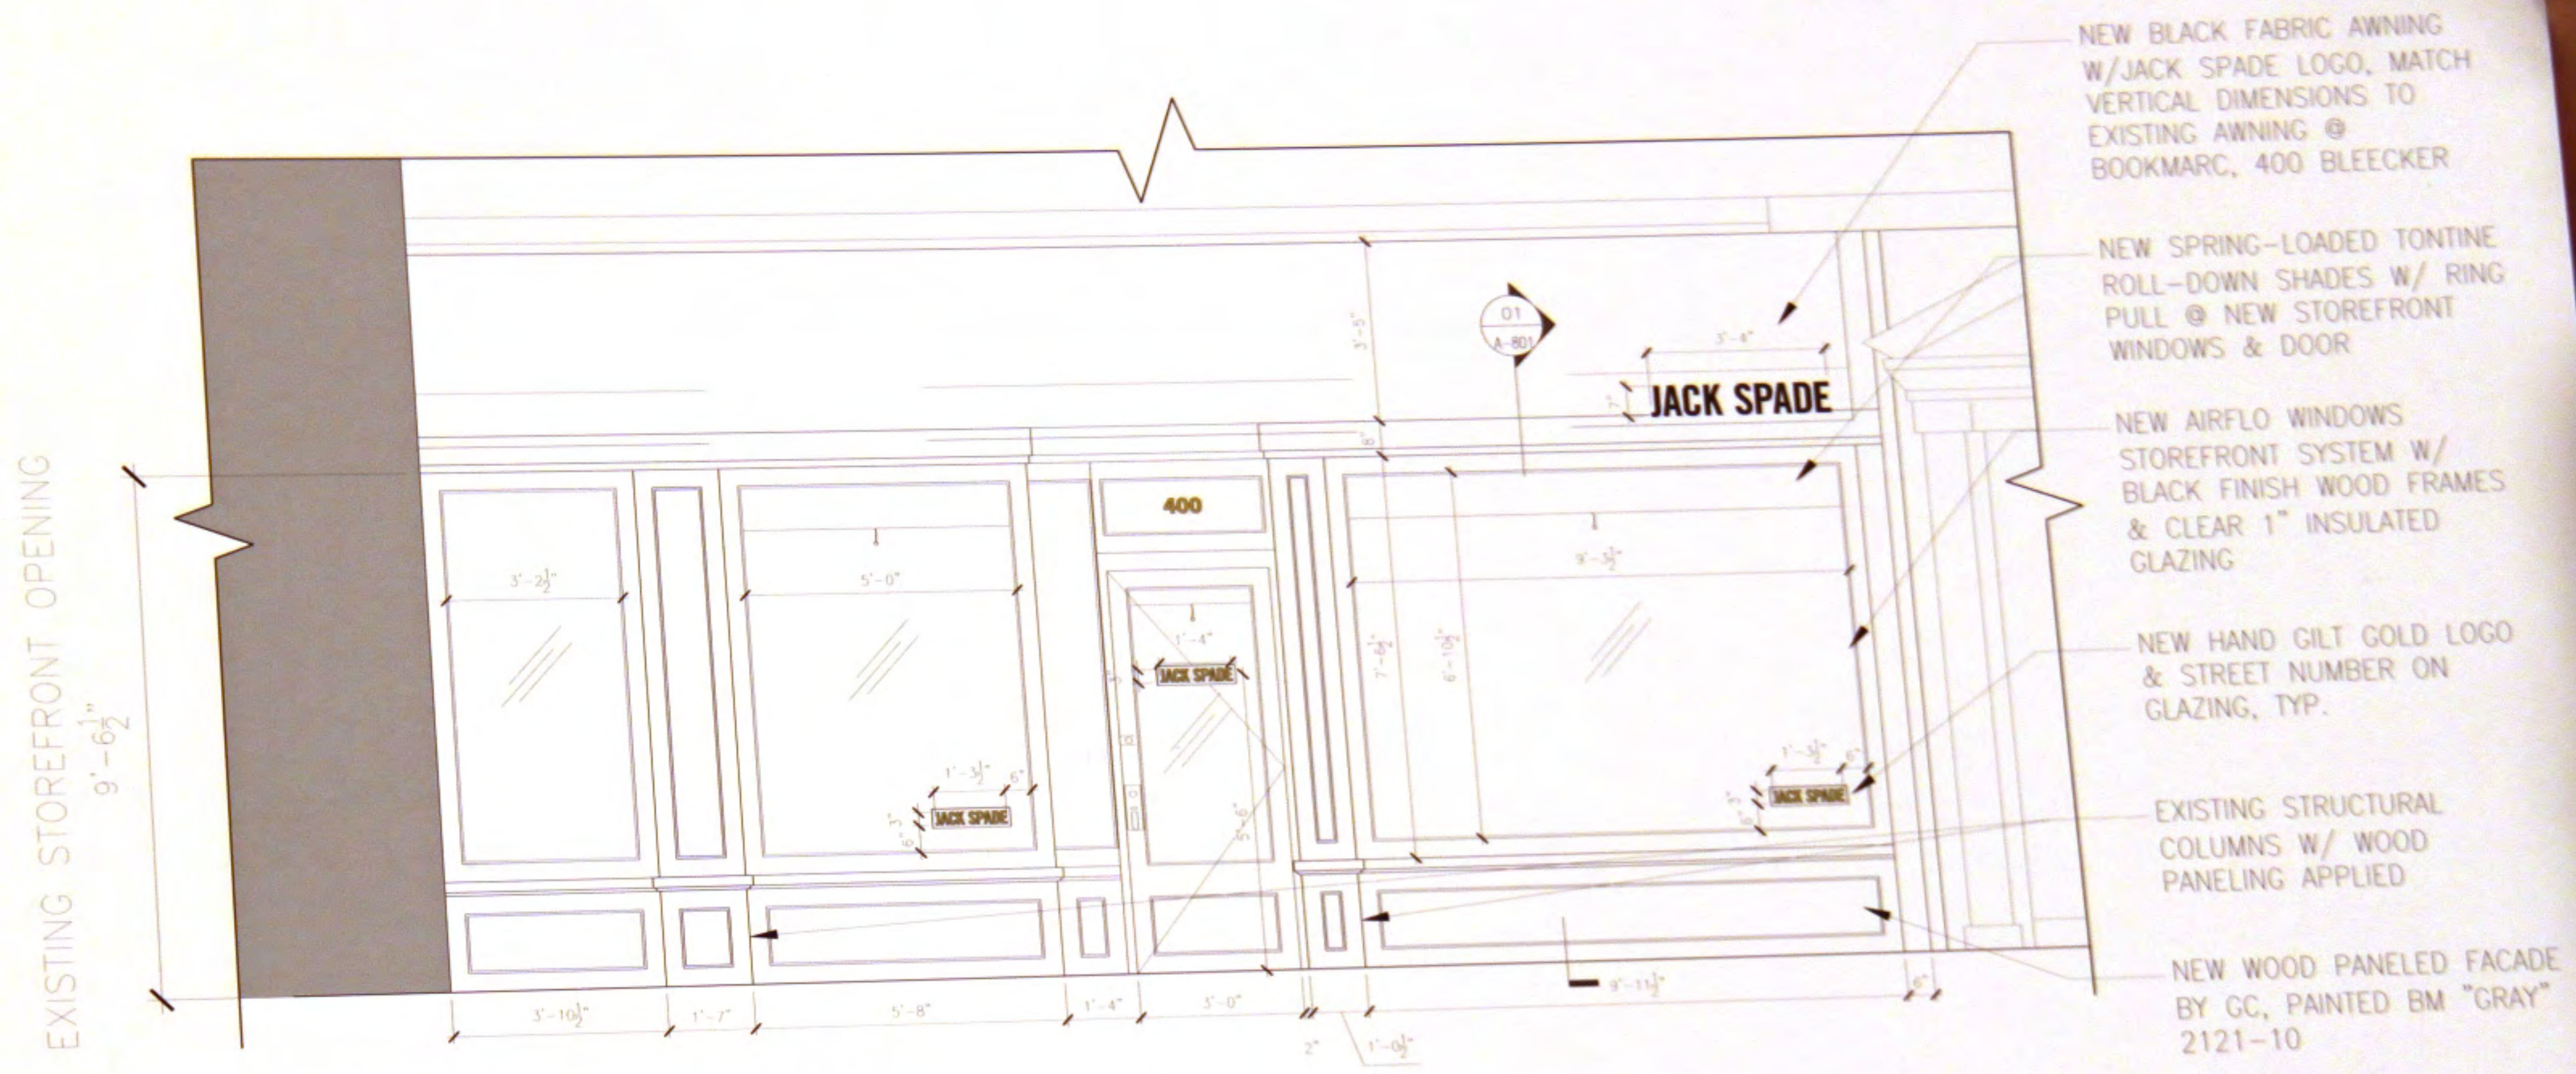

400 BLEECKER STREET

JACK SPADE

STOREFRONT PACKAGE

JACK SPADE

PROPOSED STOREFRONT DRAWINGS

PROPOSED FLOOR PLAN

PROPOSED STOREFRONT ELEVATION

PROPOSED STOREFRONT PLAN

400 BLEECKER STREET

STOREFRONT PACKAGE

JACK SPADE

POSED STOREFRONT DRAWINGS

- NEW BLACK FABRIC AWNING W/JACK SPADE LOGO, MATCH VERTICAL DIMENSIONS TO EXISTING AWNING @ BOOKMARC, 400 BLEECKER
- NEW SPRING-LOADED TONTINE ROLL-DOWN SHADES W/ RING PULL @ NEW STOREFRONT WINDOWS & DOOR
- NEW AIRFLO WINDOWS STOREFRONT SYSTEM W/ BLACK FINISH WOOD FRAMES & CLEAR 1" INSULATED GLAZING
- NEW HAND GILT GOLD LOGO & STREET NUMBER ON GLAZING, TYP.
- EXISTING STRUCTURAL COLUMNS W/ WOOD PANELING APPLIED
- NEW WOOD PANELED FACADE BY GC, PAINTED BM "GRAY" 2121-10