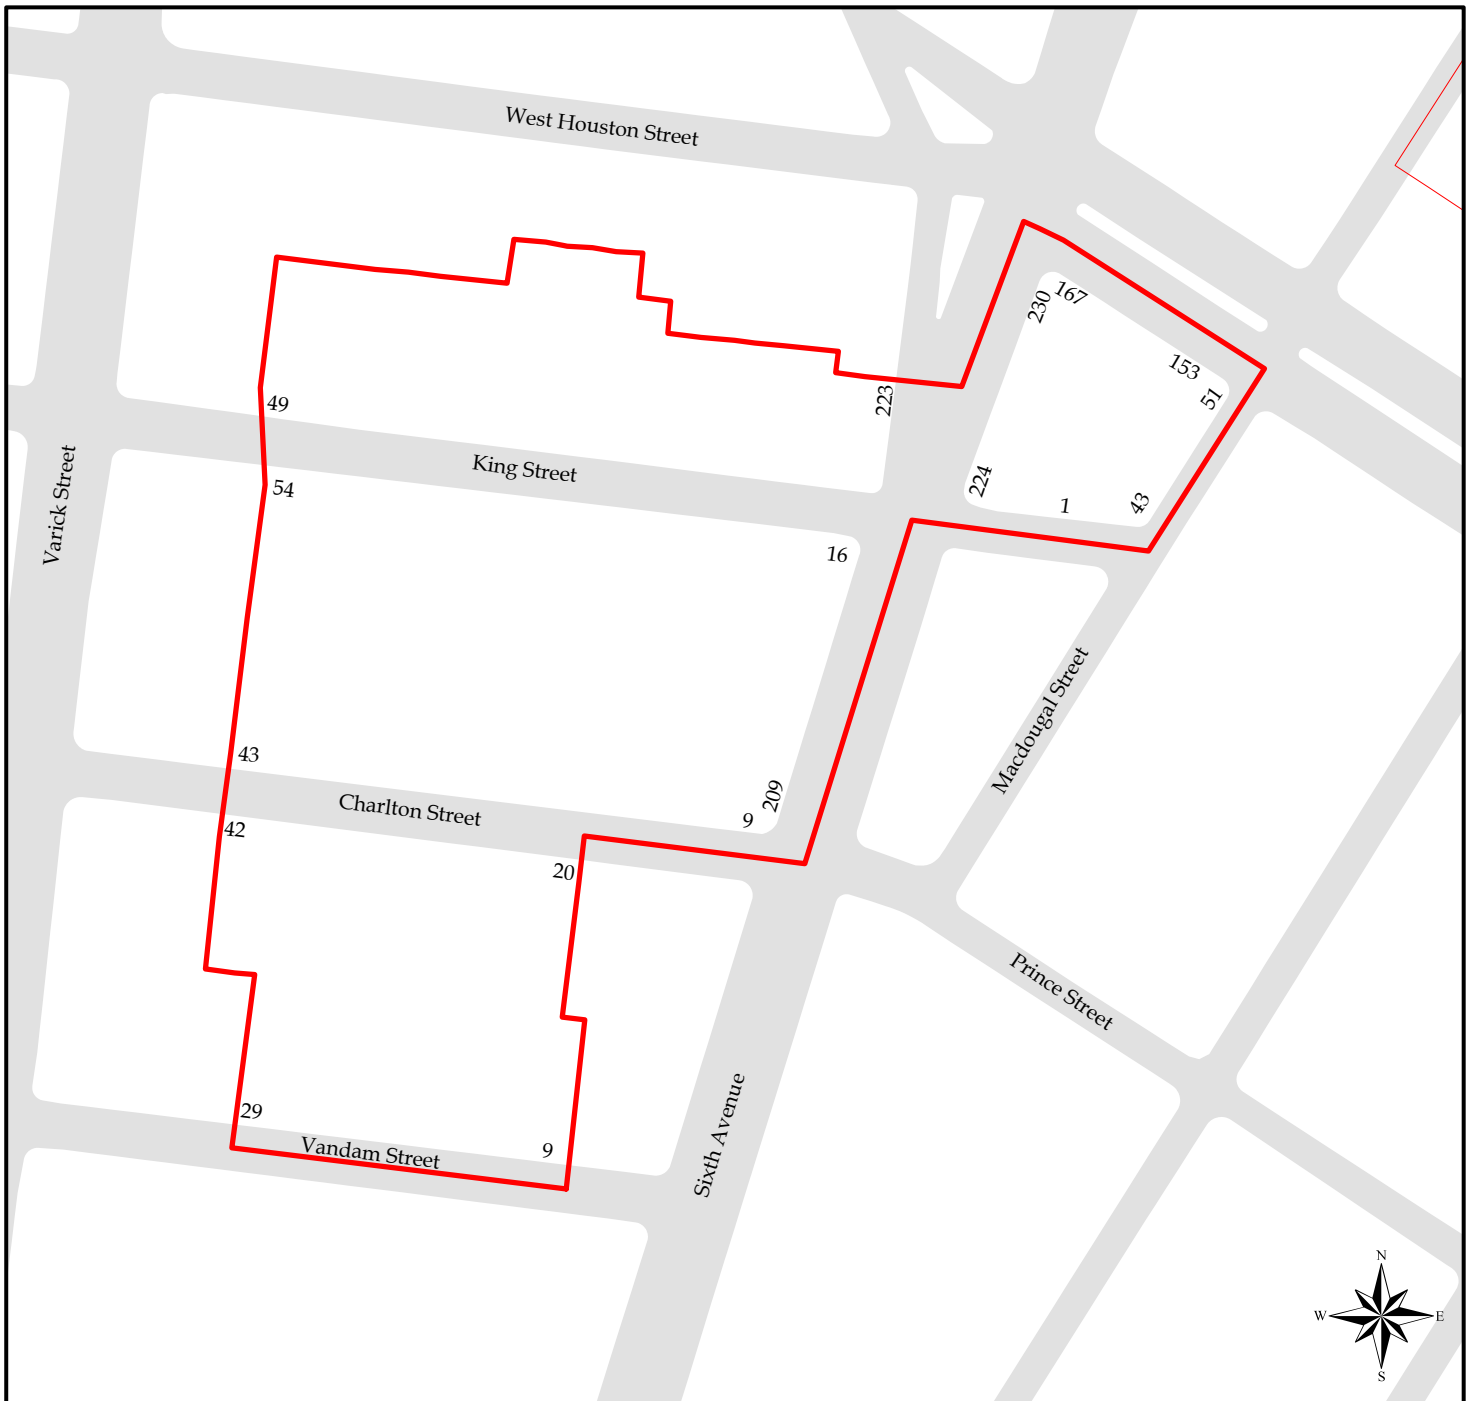

Charlton - King - Vandam

Charlton - King - Vandam
Historic District
Manhattan
Designated August 16, 1966

 Historic District Boundaries